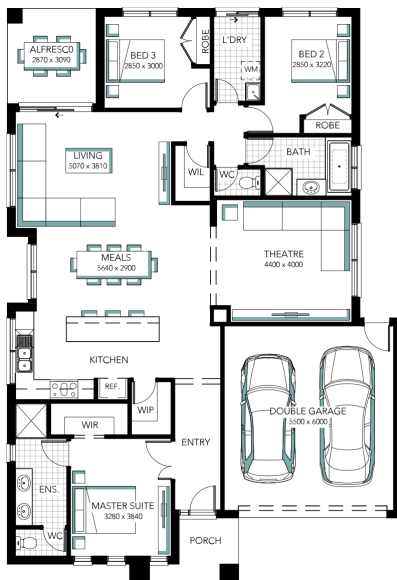

Ellenbrook 22

Address

414 Yarrabee Park

Lot Width

15.00

Lot size

893.00 m²

House size

208.30 m²

Your Inclusions

- Enjoy the luxury of Essastone to your kitchen benchtops
- Beautiful Beaumont Tiles to your wet and dry area tiling
- Your home will stay cosy and warm with ducted gas heating and wall mounted control.
- Comfortable carpets and underlay to your bedrooms and lounge
- Seamless transition into your showers with tiled shower bases.
- 900mm stainless steel freestanding cooker and canopy rangehood for the Chef in the family.