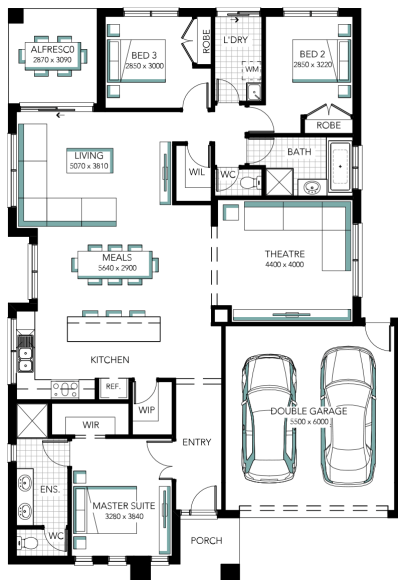

Ellenbrook 22

Address

133 Mulgara Drive Chisholm Estate

Lot Width

15.00

Lot size

703.00 m²

House size

208.30 m²

Your Inclusions

- Enjoy the luxury of Essastone to your kitchen benchtops
- Beautiful Beaumont Tiles to your wet and dry area tiling
- Your home will stay cosy and warm with ducted gas heating and wall mounted control.
- Comfortable carpets and underlay to your bedrooms and lounge
- Seamless transition into your showers with tiled shower bases.
- 900mm stainless steel freestanding cooker and canopy rangehood for the Chef in the family.