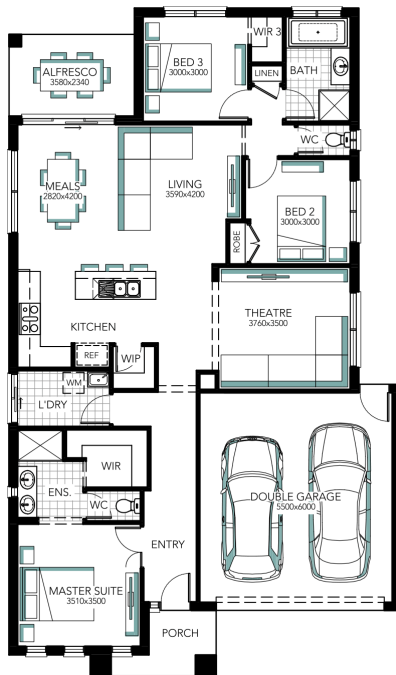

Hudson 20

Address

308 Litchfield Drive Iluka Views Estate

Lot Width

14.00

Lot size

977.00 m²

House size

178.39 m²

Your Inclusions

- Enjoy the luxury of Essastone to your kitchen benchtops
- Beautiful Beaumont Tiles to your wet and dry area tiling
- Your home will stay cosy and warm with ducted gas heating and wall mounted control.
- Comfortable carpets and underlay to your bedrooms and lounge
- Seamless transition into your showers with tiled shower bases.
- 900mm stainless steel freestanding cooker and canopy rangehood for the Chef in the family.