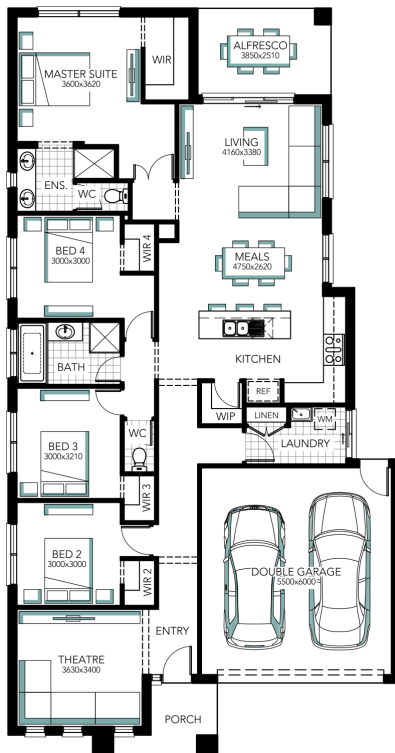

Newbury 23

Address

218 Maxus Estate

Lot Width

14.00

Lot size

713.00 m²

House size

208.94 m²

Your Inclusions

- Enjoy the luxury of Essastone to your kitchen benchtops
- Beautiful Beaumont Tiles to your wet and dry area tiling
- Your home will stay cosy and warm with ducted gas heating and wall mounted control.
- Comfortable carpets and underlay to your bedrooms and lounge
- Seamless transition into your showers with tiled shower bases.
- 900mm stainless steel freestanding cooker and canopy rangehood for the Chef in the family.