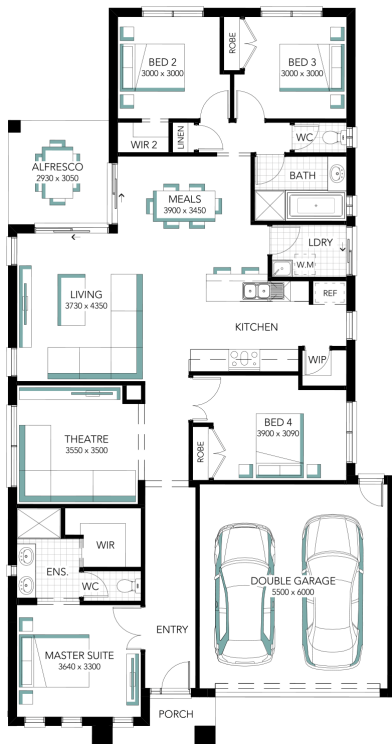

Ashgrove 23

Address

118 Maxus Estate Maxus Estate

Lot Width

14.00

Lot size

709.00 m²

House size

208.68 m²

Your Inclusions

Kartirath Singh

0490226196
kartirath.singh@davissandershomes.com.au

Maxus Estate