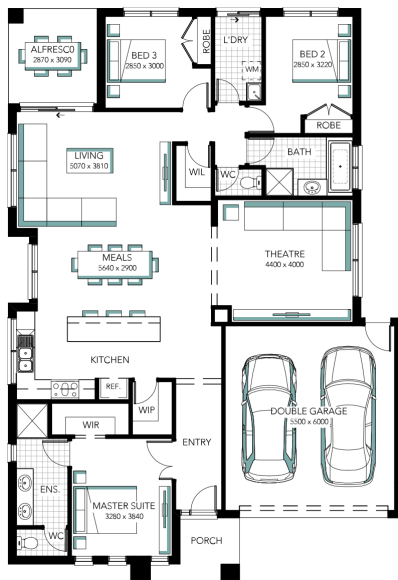

Ellenbrook

Address

33 Lake Paddock Drive Golf Course Estate

Lot Width

15.00

Lot size

1200.00 m²

House size

208.30 m²

Your Inclusions

Kartirath Singh

0490226196
kartirath.singh@davissandershomes.com.au

Golf Course Estate