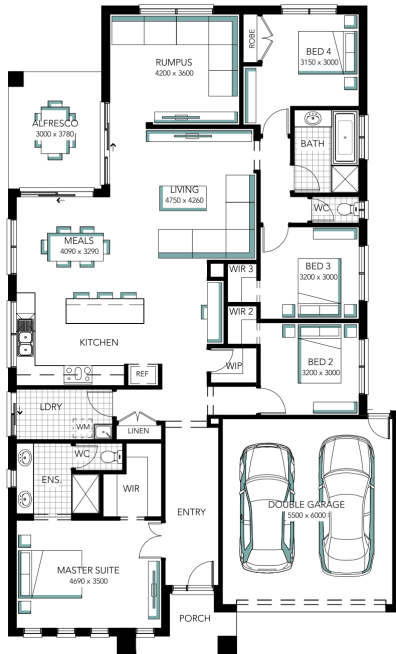

Beaumont 25

Address

425 Yarrabee Park

Lot Width

15.00

Lot size

839.00 m²

House size

233.31 m²

Your Inclusions

- Enjoy the luxury of Essastone to your kitchen benchtops
- Beautiful Beaumont Tiles to your wet and dry area tiling
- Your home will stay cosy and warm with ducted gas heating and wall mounted control.
- Comfortable carpets and underlay to your bedrooms and lounge
- Seamless transition into your showers with tiled shower bases.
- 900mm stainless steel freestanding cooker and canopy rangehood for the Chef in the family.